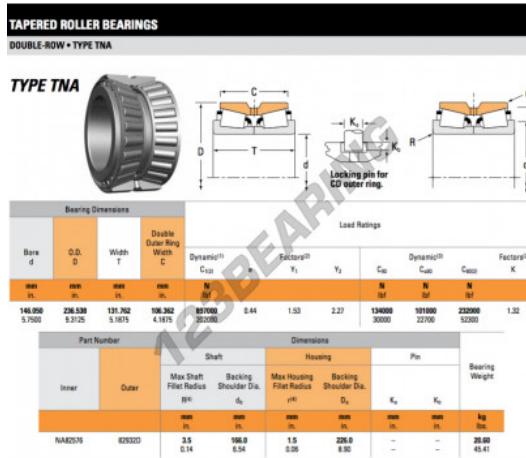

# Tapered roller bearing NA82576-82932D-TIMKEN - NA82576-82932D-TIMKEN

<https://www.123bearing.com/bearing-housing/roller-bearing/tapered/na82576-82932d-timken>

## PRODUCT FEATURES

Brand	TIMKEN
N° Ean13	3663952374253
Inside diameter	146.05 mm
Inside diameter	5 3/4" inch
Outside diameter	236.538 mm
Outside diameter	9 5/16" inch
Thickness	131.762 mm
Thickness	5 3/16" inch
Packaging	1