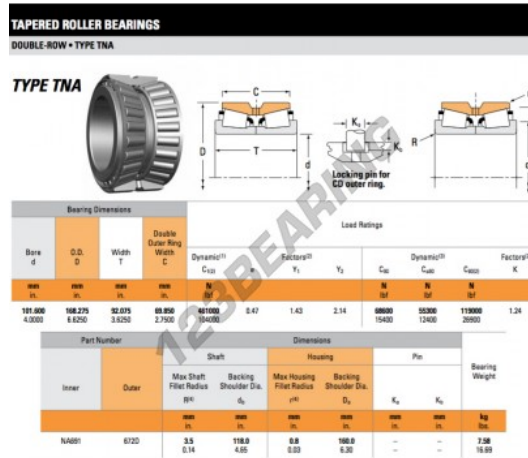

## Tapered roller bearing NA691-672D-TIMKEN - NA691-672D-TIMKEN

<https://www.123bearing.com/bearing-housing/roller-bearing/tapered/na691-672d-timken>

### PRODUCT FEATURES

Brand	TIMKEN
N° Ean13	3663952374130
Inside diameter	101.6 mm
Inside diameter	4" inch
Outside diameter	168.275 mm
Outside diameter	6 5/8" inch
Thickness	92.075 mm
Thickness	3 5/8" inch
Packaging	1