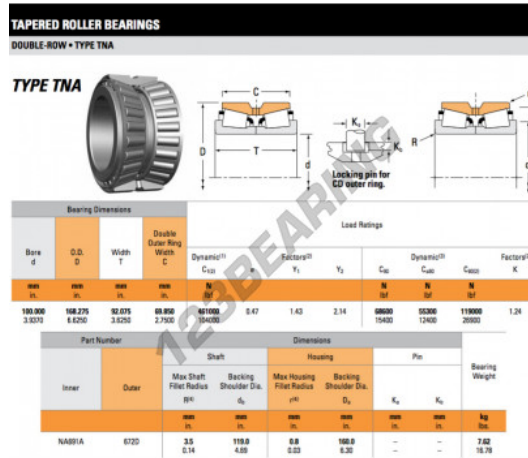

Tapered roller bearing NA691A-672D-TIMKEN - NA691A-672D-TIMKEN

<https://www.123bearing.com/bearing-housing/roller-bearing/tapered/na691a-672d-timken>

PRODUCT FEATURES

Brand	TIMKEN
N° Ean13	3663952374123
Inside diameter	100 mm
Outside diameter	168.275 mm
Thickness	92.075 mm
Packaging	1