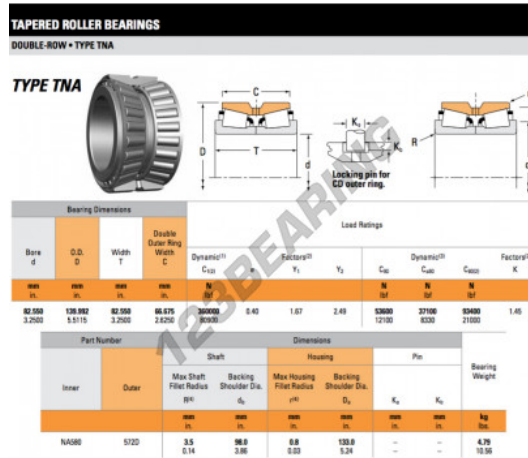

## Tapered roller bearing NA580-572D-TIMKEN - NA580-572D-TIMKEN

<https://www.123bearing.com/bearing-housing/roller-bearing/tapered/na580-572d-timken>

### PRODUCT FEATURES

Brand	TIMKEN
N° Ean13	3663952374048
Inside diameter	82.55 mm
Outside diameter	139.992 mm
Thickness	52.55 mm
Packaging	1

[contact@123bearing.com](mailto:contact@123bearing.com)

(646) 712 9672