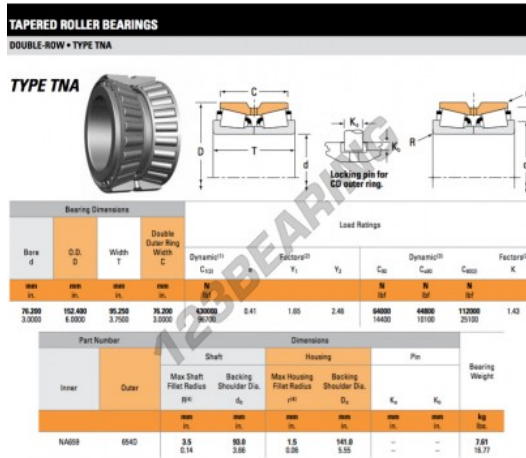

## Tapered roller bearing NA659-654D-TIMKEN - NA659-654D-TIMKEN

<https://www.123bearing.com/bearing-housing/roller-bearing/tapered/na659-654d-timken>

### PRODUCT FEATURES

Brand	TIMKEN
N° Ean13	3663952374024
Inside diameter	76.2 mm
Outside diameter	152.4 mm
Thickness	95.25 mm
Packaging	1

[contact@123bearing.com](mailto:contact@123bearing.com)

(646) 712 9672