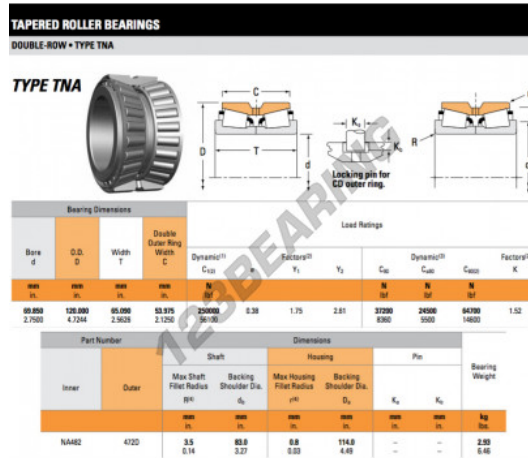

Tapered roller bearing NA482-472D-TIMKEN - NA482-472D-TIMKEN

<https://www.123bearing.com/bearing-housing/roller-bearing/tapered/na482-472d-timken>

PRODUCT FEATURES

Brand	TIMKEN
N° Ean13	3616060457530
Inside diameter	69.85 mm
Outside diameter	120 mm
Thickness	65.09 mm
Weight	2930 g
Packaging	1