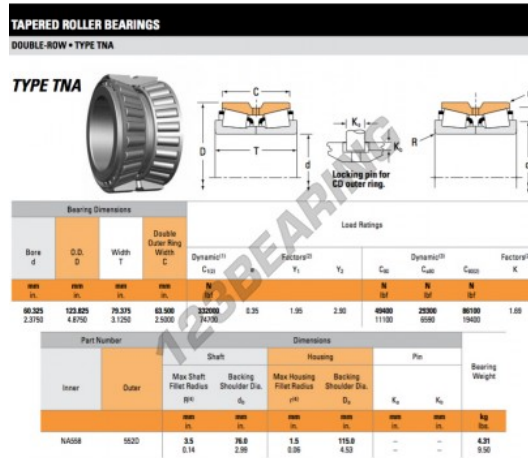

Tapered roller bearing NA558-552D-TIMKEN - NA558-552D-TIMKEN

<https://www.123bearing.com/bearing-housing/roller-bearing/tapered/na558-552d-timken>

PRODUCT FEATURES

Brand	TIMKEN
N° Ean13	3663952373942
Inside diameter	60.325 mm
Outside diameter	123.825 mm
Thickness	79.375 mm
Packaging	1