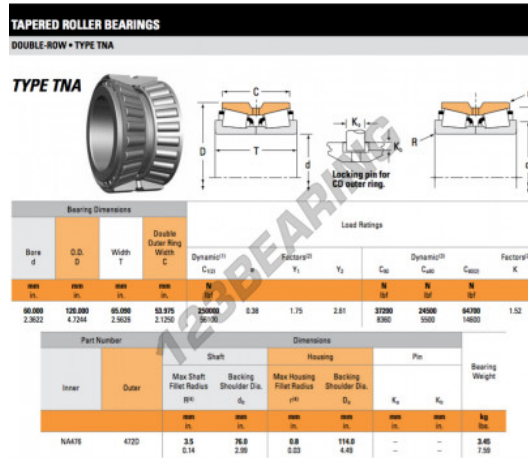

## Tapered roller bearing NA476-472D-TIMKEN - NA476-472D-TIMKEN

<https://www.123bearing.com/bearing-housing/roller-bearing/tapered/na476-472d-timken>

### PRODUCT FEATURES

Brand	TIMKEN
N° Ean13	3663952373935
Inside diameter	60 mm
Outside diameter	120 mm
Thickness	65.09 mm
Weight	3450 g
Packaging	1

[contact@123bearing.com](mailto:contact@123bearing.com)