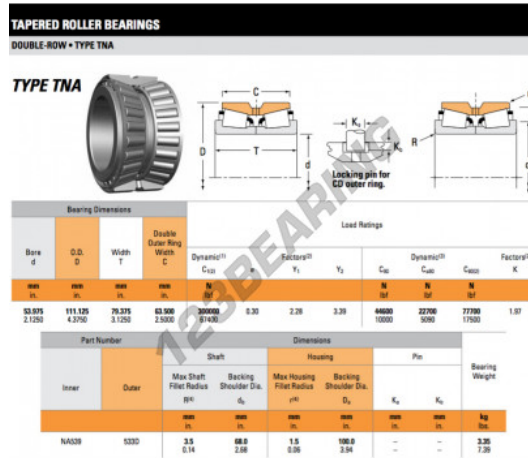

Tapered roller bearing NA539-533D-TIMKEN - NA539-533D-TIMKEN

<https://www.123bearing.com/bearing-housing/roller-bearing/tapered/na539-533d-timken>

PRODUCT FEATURES

Brand	TIMKEN
N° Ean13	3663952373881
Inside diameter	53.975 mm
Outside diameter	111.125 mm
Thickness	79.375 mm
Packaging	1