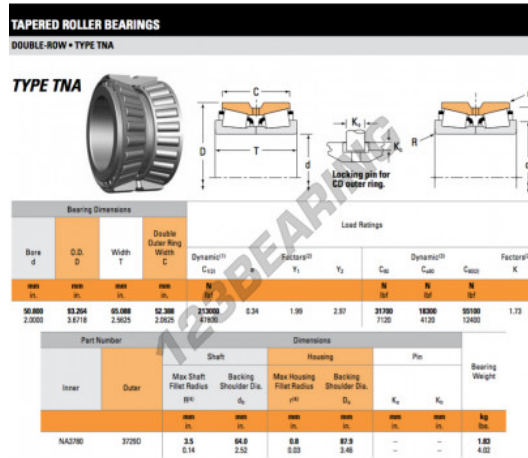

Tapered roller bearing NA3780-3729D-TIMKEN - NA3780-3729D-TIMKEN

<https://www.123bearing.com/bearing-housing/roller-bearing/tapered/na3780-3729d-timken>

PRODUCT FEATURES

Brand	TIMKEN
N° Ean13	3663952373850
Inside diameter	50.8 mm
Outside diameter	93.264 mm
Thickness	65.088 mm
Packaging	1