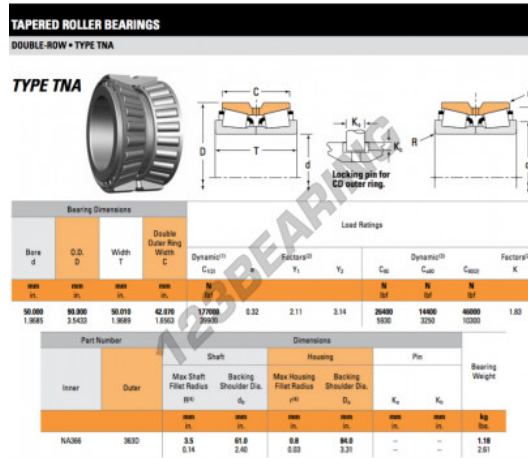

## Tapered roller bearing NA366-363D-TIMKEN - NA366-363D-TIMKEN

<https://www.123bearing.com/bearing-housing/roller-bearing/tapered/na366-363d-timken>

### PRODUCT FEATURES

Brand	TIMKEN
N° Ean13	3663952373843
Inside diameter	50 mm
Outside diameter	90 mm
Thickness	50.01 mm
Weight	1180 g
Packaging	1

[contact@123bearing.com](mailto:contact@123bearing.com)