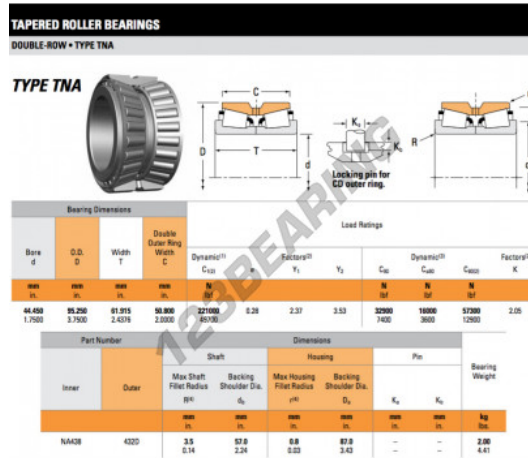

Tapered roller bearing NA438-432D-TIMKEN - NA438-432D-TIMKEN

<https://www.123bearing.com/bearing-housing/roller-bearing/tapered/na438-432d-timken>

PRODUCT FEATURES

Brand	TIMKEN
N° Ean13	3663952373812
Inside diameter	44.45 mm
Outside diameter	95.25 mm
Thickness	61.915 mm
Packaging	1