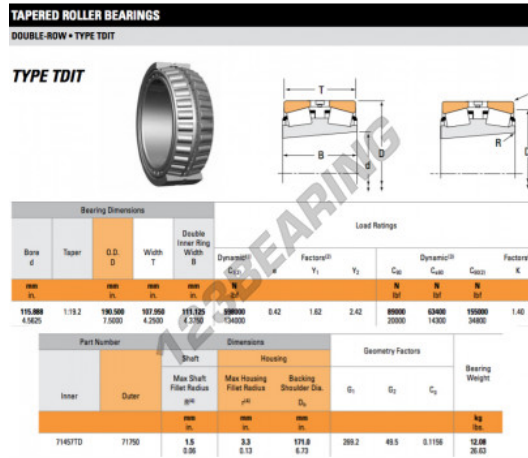

Tapered roller bearing 71457TD-71750-TIMKEN - 71457TD-71750-TIMKEN

https://www.123bearing.com/bearing-housing/roller-bearing/tapered/71457td-71750-timken

PRODUCT FEATURES

Brand	TIMKEN
N° Ean13	3663952373287
Inside diameter	115.888 mm
Outside diameter	190.5 mm
Thickness	107.95 mm
Packaging	1