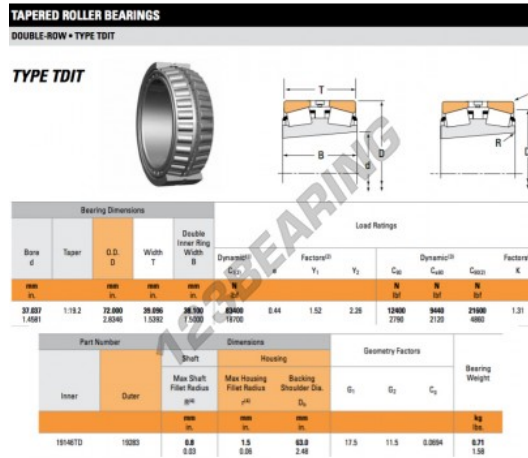

Tapered roller bearing 19146TD-19283-TIMKEN - 19146TD-19283-TIMKEN

https://www.123bearing.com/bearing-housing/roller-bearing/tapered/19146td-19283-timken

PRODUCT FEATURES

Brand	TIMKEN
N° Ean13	3663952373256
Inside diameter	37.037 mm
Outside diameter	72 mm
Thickness	39.096 mm
Packaging	1