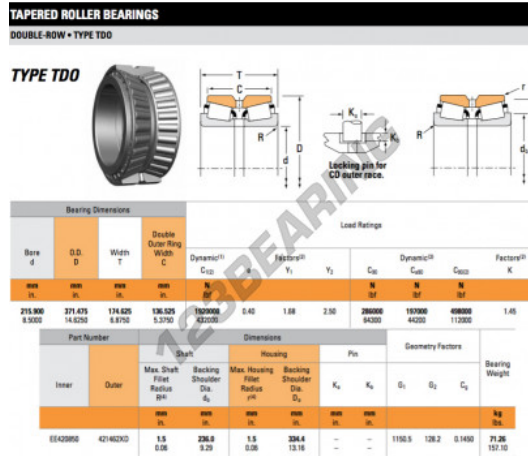

# Tapered roller bearing EE420850-421462XD-TIMKEN - EE420850-421462XD-TIMKEN

<https://www.123bearing.com/bearing-housing/roller-bearing/tapered/ee420850-421462xd-timken>

## PRODUCT FEATURES

Brand	TIMKEN
N° Ean13	3663952371924
Inside diameter	215.9 mm
Outside diameter	371.475 mm
Thickness	174.625 mm
Weight	71220 g
Packaging	1
Standard	No standard

[contact@123bearing.com](mailto:contact@123bearing.com)