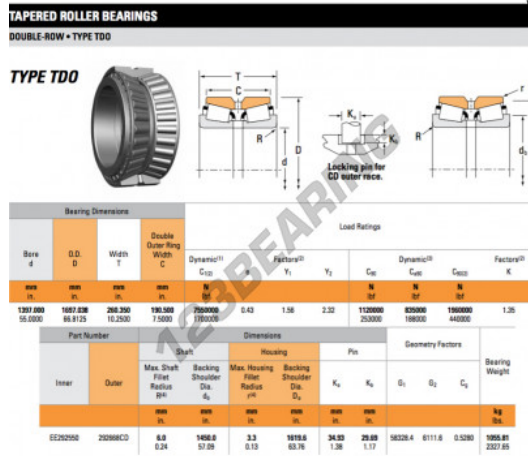

# Tapered roller bearing EE292550-292668CD-TIMKEN - EE292550-292668CD-TIMKEN

<https://www.123bearing.com/bearing-housing/roller-bearing/tapered/ee292550-292668cd-timken>

## PRODUCT FEATURES

Brand	TIMKEN
N° Ean13	3663952367224
Inside diameter	1397 mm
Outside diameter	1697.038 mm
Thickness	260.35 mm
Weight	1055810 g
Packaging	1

[contact@123bearing.com](mailto:contact@123bearing.com)