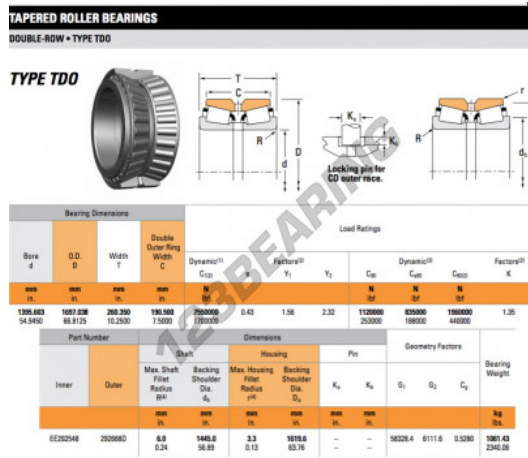

# Tapered roller bearing EE292548-292668D-TIMKEN - EE292548-292668D-TIMKEN

<https://www.123bearing.com/bearing-housing/roller-bearing/tapered/ee292548-292668d-timken>

## PRODUCT FEATURES

Brand	TIMKEN
N° Ean13	3663952367200
Inside diameter	1395.603 mm
Inside diameter	54.945" inch
Outside diameter	1697.038 mm
Outside diameter	66 13/16" inch
Thickness	260.35 mm
Thickness	10 1/4" inch
Packaging	1