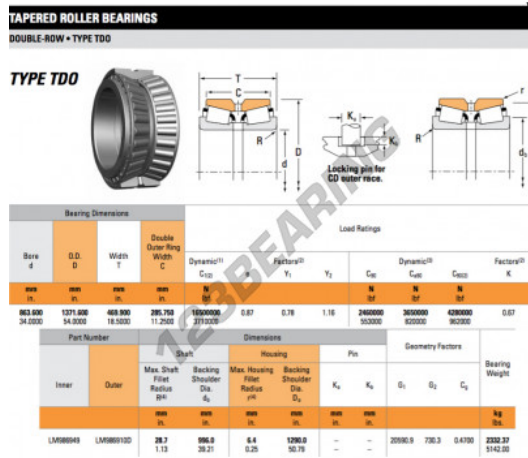

Tapered roller bearing LM986949-LM986910D-TIMKEN - LM986949-LM986910D-TIMKEN

<https://www.123bearing.com/bearing-housing/roller-bearing/tapered/lm986949-lm986910d-timken>

PRODUCT FEATURES

Brand	TIMKEN
N° Ean13	3663952367156
Inside diameter	863.6 mm
Outside diameter	1371.6 mm
Thickness	469.9 mm
Packaging	1