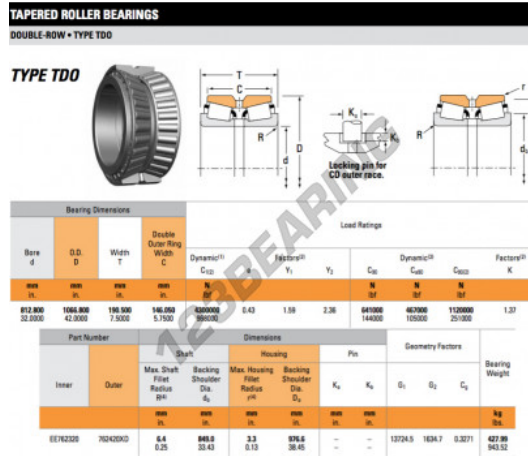

# Tapered roller bearing EE762320-762420XD-TIMKEN - EE762320-762420XD-TIMKEN

<https://www.123bearing.com/bearing-housing/roller-bearing/tapered/ee762320-762420xd-timken>

## PRODUCT FEATURES

Brand	TIMKEN
N° Ean13	3663952367118
Inside diameter	812.8 mm
Outside diameter	1066.8 mm
Thickness	190.5 mm
Packaging	1

[contact@123bearing.com](mailto:contact@123bearing.com)

(646) 712 9672