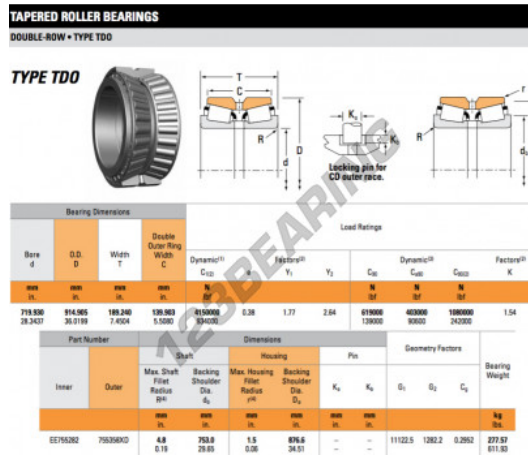

# Tapered roller bearing EE755282-755358XD-TIMKEN - EE755282-755358XD-TIMKEN

<https://www.123bearing.com/bearing-housing/roller-bearing/tapered/ee755282-755358xd-timken>

## PRODUCT FEATURES

Brand	TIMKEN
N° Ean13	3663952367026
Inside diameter	719.93 mm
Inside diameter	28 11/32" inch
Outside diameter	914.905 mm
Outside diameter	36.02" inch
Thickness	189.24 mm
Thickness	7.45" inch
Packaging	1