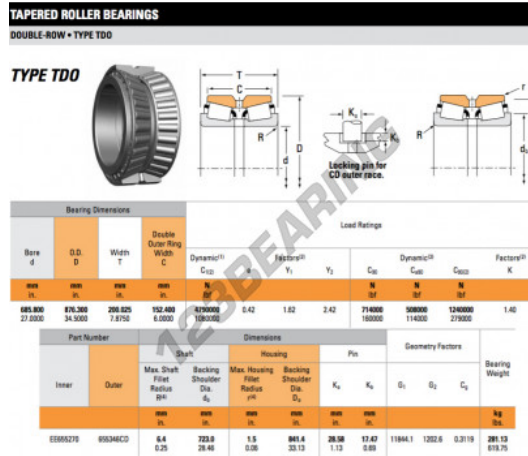

# Tapered roller bearing EE655270-655346CD-TIMKEN - EE655270-655346CD-TIMKEN

<https://www.123bearing.com/bearing-housing/roller-bearing/tapered/ee655270-655346cd-timken>

## PRODUCT FEATURES

Brand	TIMKEN
N° Ean13	3663952366999
Inside diameter	685.8 mm
Inside diameter	27" inch
Outside diameter	876.3 mm
Outside diameter	34 1/2" inch
Thickness	200.025 mm
Thickness	7 7/8" inch
Packaging	1