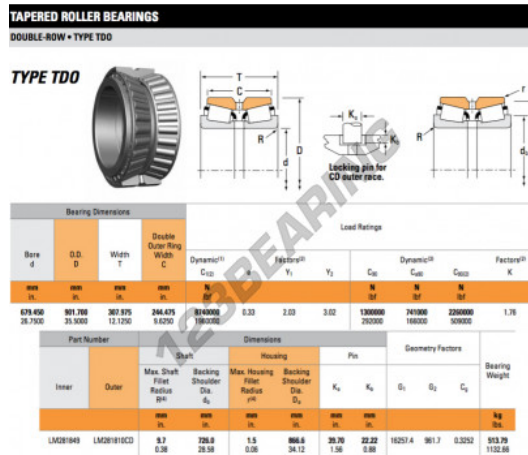

Tapered roller bearing LM281849-LM281810CD-TIMKEN - LM281849-LM281810CD-TIMKEN

<https://www.123bearing.com/bearing-housing/roller-bearing/tapered/lm281849-lm281810cd-timken>

PRODUCT FEATURES

| | |
|------------------|---------------|
| Brand | TIMKEN |
| N° Ean13 | 3663952366975 |
| Inside diameter | 679.45 mm |
| Inside diameter | 26 3/4" inch |
| Outside diameter | 901.7 mm |
| Outside diameter | 35 1/2" inch |
| Thickness | 307.975 mm |
| Thickness | 12 1/8" inch |
| Packaging | 1 |