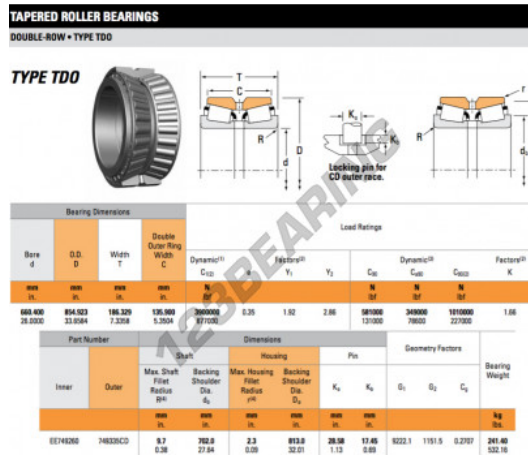

Tapered roller bearing EE749260-749335CD-TIMKEN - EE749260-749335CD-TIMKEN

<https://www.123bearing.com/bearing-housing/roller-bearing/tapered/ee749260-749335cd-timken>

PRODUCT FEATURES

Brand	TIMKEN
N° Ean13	3663952366968
Inside diameter	660.4 mm
Outside diameter	854.923 mm
Thickness	186.329 mm
Packaging	1