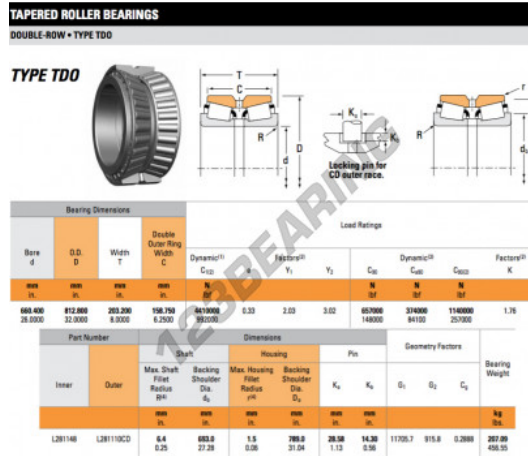

# Tapered roller bearing L281148-L281110CD-TIMKEN - L281148-L281110CD-TIMKEN

<https://www.123bearing.com/bearing-housing/roller-bearing/tapered/l281148-l281110cd-timken>

## PRODUCT FEATURES

Brand	TIMKEN
N° Ean13	3663952366951
Inside diameter	660.4 mm
Outside diameter	812.8 mm
Thickness	203.2 mm
Packaging	1

[contact@123bearing.com](mailto:contact@123bearing.com)

(646) 712 9672