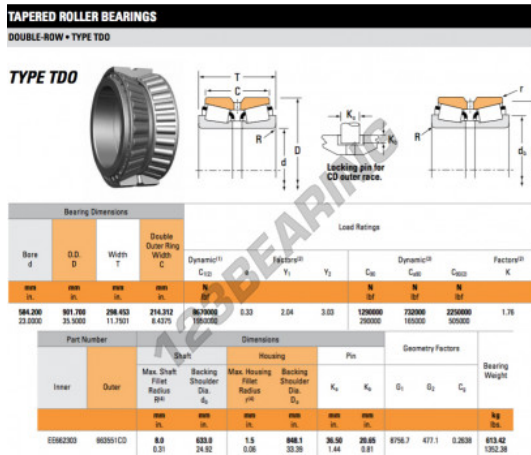

Tapered roller bearing EE662303-663551CD-TIMKEN - EE662303-663551CD-TIMKEN

<https://www.123bearing.com/bearing-housing/roller-bearing/tapered/ee662303-663551cd-timken>

PRODUCT FEATURES

Brand	TIMKEN
N° Ean13	3663952366753
Inside diameter	584.2 mm
Outside diameter	901.7 mm
Thickness	298.453 mm
Packaging	1