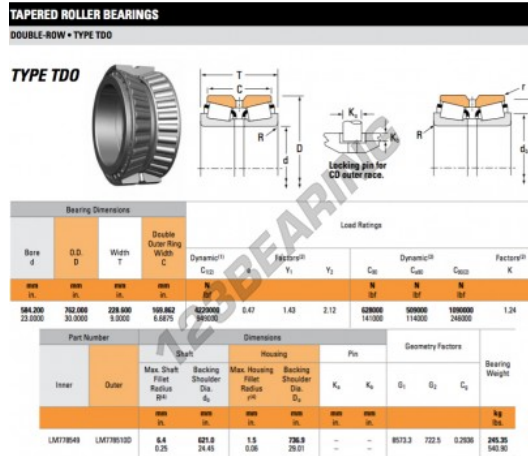

Tapered roller bearing LM778549-LM778510D-TIMKEN - LM778549-LM778510D-TIMKEN

<https://www.123bearing.com/bearing-housing/roller-bearing/tapered/lm778549-lm778510d-timken>

PRODUCT FEATURES

Brand	TIMKEN
N° Ean13	3663952366746
Inside diameter	584.2 mm
Outside diameter	762 mm
Thickness	228.6 mm
Packaging	1