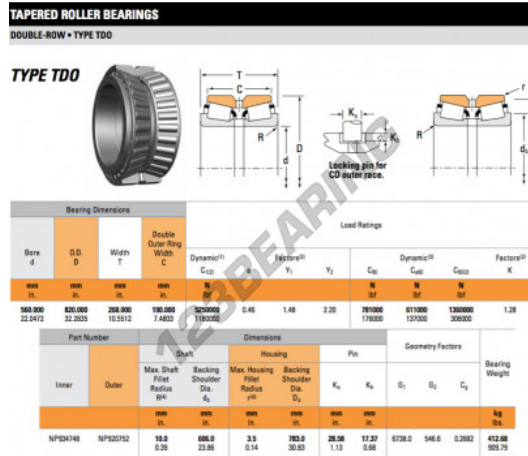

Tapered roller bearing NP934748-NP920752-TIMKEN - NP934748-NP920752-TIMKEN

<https://www.123bearing.com/bearing-housing/roller-bearing/tapered/np934748-np920752-timken>

PRODUCT FEATURES

Brand	TIMKEN
N° Ean13	3663952366715
Inside diameter	560 mm
Outside diameter	820 mm
Thickness	268 mm
Packaging	1