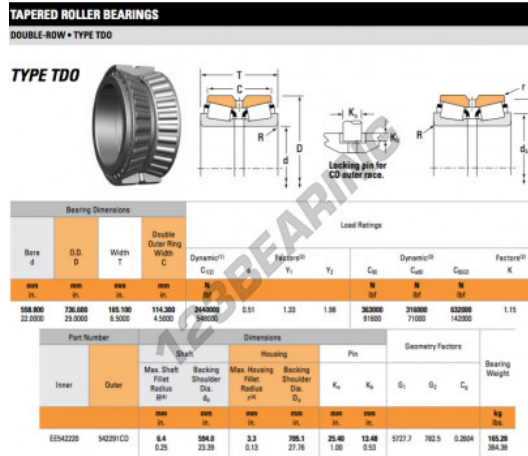

# Tapered roller bearing EE542220-542291CD-TIMKEN - EE542220-542291CD-TIMKEN

<https://www.123bearing.com/bearing-housing/roller-bearing/tapered/ee542220-542291cd-timken>

## PRODUCT FEATURES

Brand	TIMKEN
N° Ean13	3663952366647
Inside diameter	558.8 mm
Inside diameter	22" inch
Outside diameter	736.6 mm
Outside diameter	29" inch
Thickness	165.1 mm
Thickness	6 1/2" inch
Packaging	1