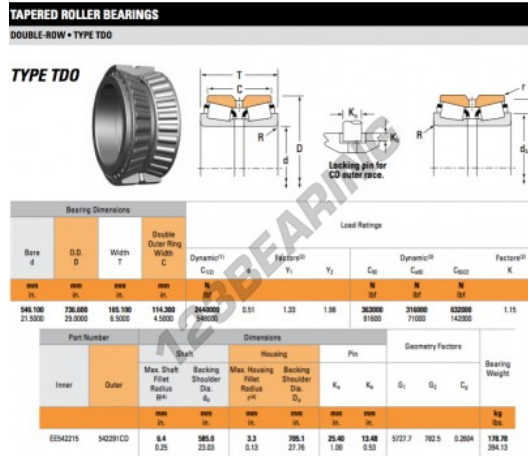

# Tapered roller bearing EE542215-542291CD-TIMKEN - EE542215-542291CD-TIMKEN

<https://www.123bearing.com/bearing-housing/roller-bearing/tapered/ee542215-542291cd-timken>

## PRODUCT FEATURES

Brand	TIMKEN
N° Ean13	3663952366623
Inside diameter	546.1 mm
Outside diameter	736.6 mm
Thickness	165.1 mm
Packaging	1

[contact@123bearing.com](mailto:contact@123bearing.com)

(646) 712 9672