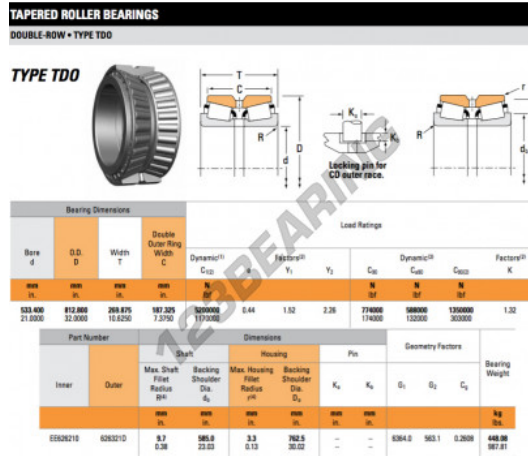

Tapered roller bearing EE626210-626321D-TIMKEN - EE626210-626321D-TIMKEN

<https://www.123bearing.com/bearing-housing/roller-bearing/tapered/ee626210-626321d-timken>

PRODUCT FEATURES

Brand	TIMKEN
N° Ean13	3663952366579
Inside diameter	533.4 mm
Inside diameter	21" inch
Outside diameter	812.8 mm
Outside diameter	32" inch
Thickness	269.875 mm
Thickness	10 5/8" inch
Packaging	1