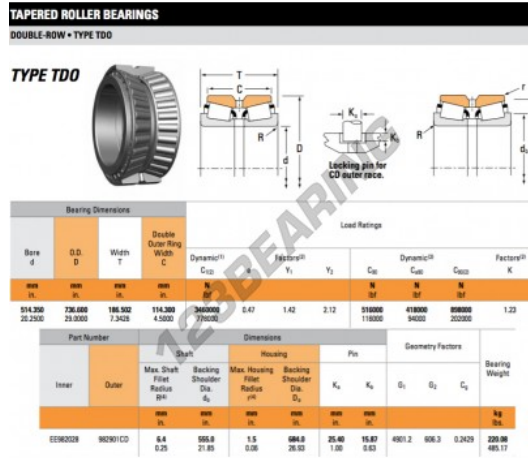

# Tapered roller bearing EE982028-982901CD-TIMKEN - EE982028-982901CD-TIMKEN

<https://www.123bearing.com/bearing-housing/roller-bearing/tapered/ee982028-982901cd-timken>

## PRODUCT FEATURES

Brand	TIMKEN
N° Ean13	3663952366548
Inside diameter	514.35 mm
Inside diameter	20 1/4" inch
Outside diameter	736.6 mm
Outside diameter	29" inch
Thickness	186.502 mm
Thickness	7.343" inch
Packaging	1