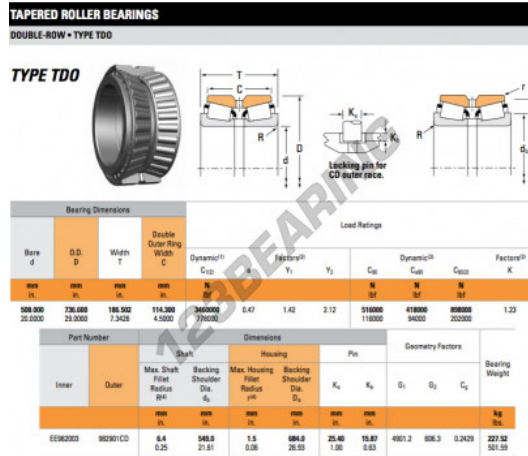

Tapered roller bearing EE982003-982901CD-TIMKEN - EE982003-982901CD-TIMKEN

<https://www.123bearing.com/bearing-housing/roller-bearing/tapered/ee982003-982901cd-timken>

PRODUCT FEATURES

Brand	TIMKEN
N° Ean13	3663952366524
Inside diameter	508 mm
Inside diameter	20" inch
Outside diameter	736.6 mm
Outside diameter	29" inch
Thickness	196.502 mm
Thickness	7.736" inch
Packaging	1