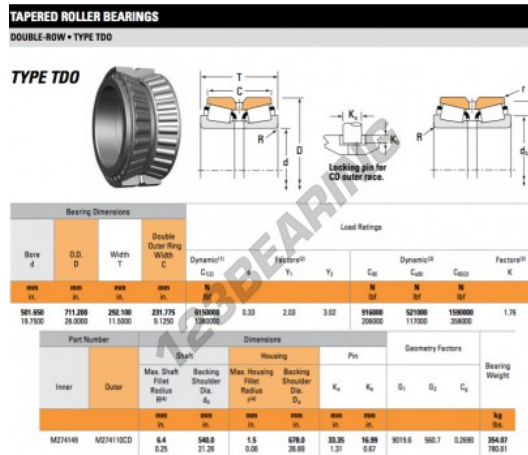

Tapered roller bearing M274149-M274110CD-TIMKEN - M274149-M274110CD-TIMKEN

<https://www.123bearing.com/bearing-housing/roller-bearing/tapered/m274149-m274110cd-timken>

PRODUCT FEATURES

Brand	TIMKEN
N° Ean13	3663952366517
Inside diameter	501.65 mm
Outside diameter	711.2 mm
Thickness	292.1 mm
Packaging	1