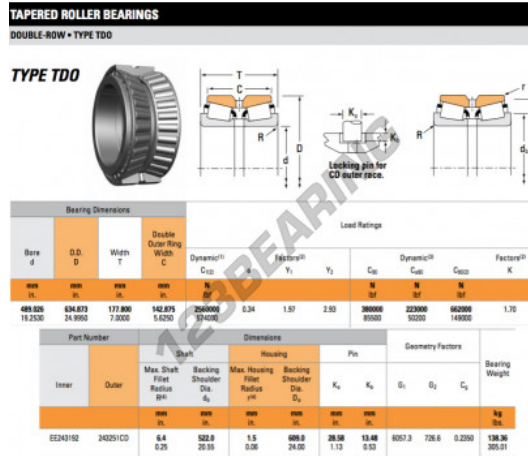

Tapered roller bearing EE243192-243251CD-TIMKEN - EE243192-243251CD-TIMKEN

<https://www.123bearing.com/bearing-housing/roller-bearing/tapered/ee243192-243251cd-timken>

PRODUCT FEATURES

Brand	TIMKEN
N° Ean13	3663952366487
Inside diameter	489.026 mm
Inside diameter	19.253" inch
Outside diameter	634.873 mm
Outside diameter	24.995" inch
Thickness	177.8 mm
Thickness	7" inch
Packaging	1