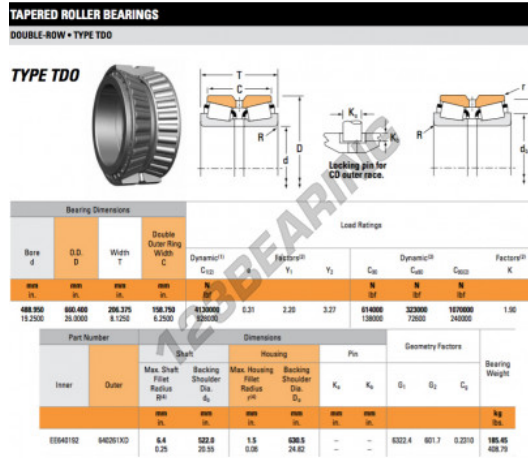

# Tapered roller bearing EE640192-640261XD-TIMKEN - EE640192-640261XD-TIMKEN

<https://www.123bearing.com/bearing-housing/roller-bearing/tapered/ee640192-640261xd-timken>

## PRODUCT FEATURES

Brand	TIMKEN
N° Ean13	3663952366456
Inside diameter	488.95 mm
Outside diameter	660.4 mm
Thickness	206.375 mm
Packaging	1

[contact@123bearing.com](mailto:contact@123bearing.com)  
(646) 712 9672  
CRT4 de Lesquin 60 Rue Du Haut De Sainghin 59273 Fretin FRANCE