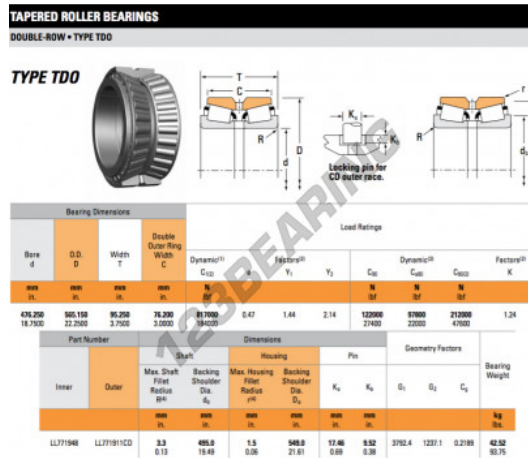

Tapered roller bearing LL771948-LL771911CD-TIMKEN - LL771948-LL771911CD-TIMKEN

<https://www.123bearing.com/bearing-housing/roller-bearing/tapered/ll771948-ll771911cd-timken>

PRODUCT FEATURES

Brand	TIMKEN
N° Ean13	3663952366340
Inside diameter	476.25 mm
Inside diameter	18 3/4" inch
Outside diameter	565.15 mm
Outside diameter	22 1/4" inch
Thickness	95.25 mm
Thickness	3 3/4" inch
Packaging	1