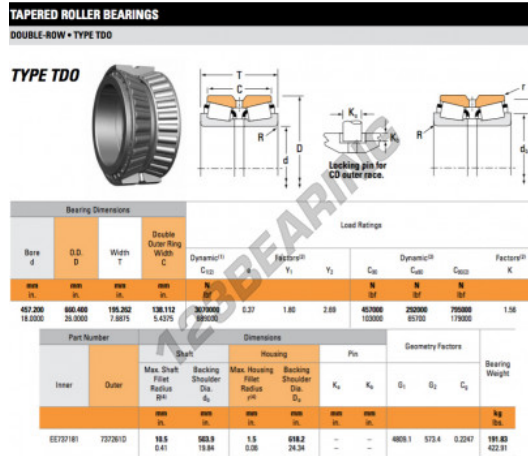

Tapered roller bearing EE737181-737261D-TIMKEN - EE737181-737261D-TIMKEN

<https://www.123bearing.com/bearing-housing/roller-bearing/tapered/ee737181-737261d-timken>

PRODUCT FEATURES

Brand	TIMKEN
N° Ean13	3663952366319
Inside diameter	457.2 mm
Outside diameter	660.4 mm
Thickness	195.262 mm
Weight	193280 g
Packaging	1
Standard	No standard