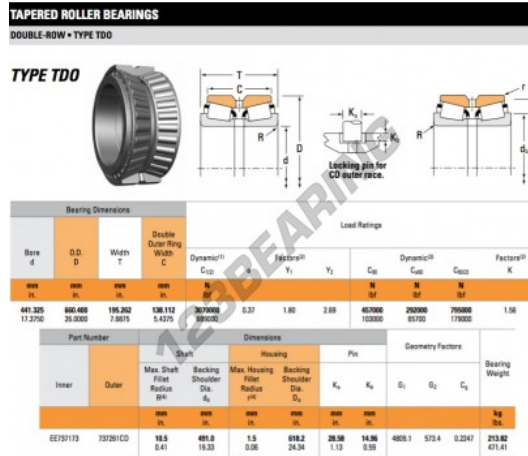

# Tapered roller bearing EE737173-737261CD-TIMKEN - EE737173-737261CD-TIMKEN

<https://www.123bearing.com/bearing-housing/roller-bearing/tapered/ee737173-737261cd-timken>

## PRODUCT FEATURES

Brand	TIMKEN
N° Ean13	3663952366234
Inside diameter	441.325 mm
Outside diameter	660.4 mm
Thickness	195.262 mm
Packaging	1

[contact@123bearing.com](mailto:contact@123bearing.com)

(646) 712 9672