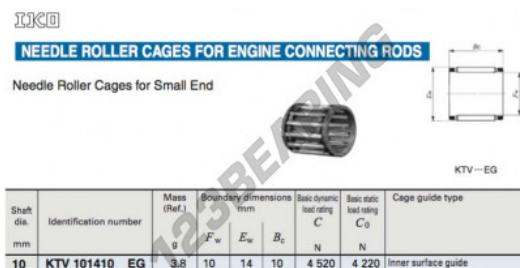

## Needle roller cage KTV101410-EGB2-IKO - KTV101410-EGB2-IKO

<https://www.123bearing.com/bearing-housing/needle-roller-bearing/cage/ktv101410-egb2-iko>

## PRODUCT FEATURES

Brand	IKO
N° Ean13	3663952366111
Inside diameter	10 mm
Outside diameter	14 mm
Thickness	10 mm
Packaging	1

[contact@123bearing.com](mailto:contact@123bearing.com)

(646) 712 9672

CRT4 de Lesquin 60 Rue Du Haut De Sainghin 59273 Fretin FRANCE