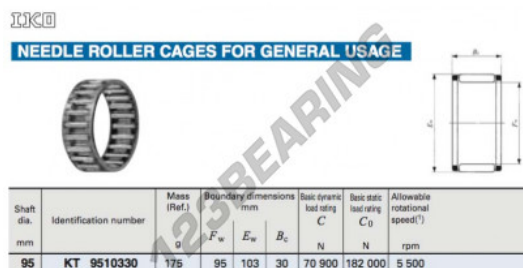

Needle roller cage KT9510330C3-IKO - KT9510330C3-IKO

<https://www.123bearing.com/bearing-housing/needle-roller-bearing/cage/kt9510330c3-iko>

Shaft dia. mm	Identification number	Mass (Ref.) g	Boundary dimensions mm			Basic dynamic load rating C	Basic static load rating C ₀	Allowable rotational speed ⁽¹⁾ rpm
			F _w	E _w	B _c	N	N	
95	KT 9510330	175	95	103	30	70 900	182 000	5 500

PRODUCT FEATURES

Brand	IKO
N° Ean13	3663952365855
Inside diameter	98 mm
Inside diameter	3.858" inch
Outside diameter	103 mm
Outside diameter	4.055" inch
Thickness	30 mm
Thickness	1.181" inch
Packaging	1