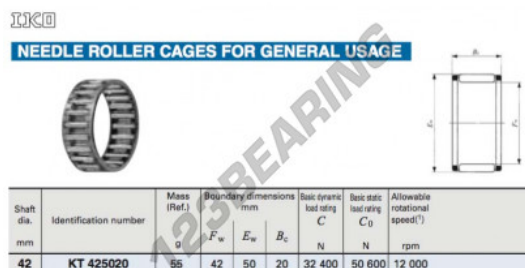

Needle roller cage KT425020C3-IKO - KT425020C3-IKO

<https://www.123bearing.com/bearing-housing/needle-roller-bearing/cage/kt425020c3-iko>

PRODUCT FEATURES

Brand	IKO
N° Ean13	3663952365220
Inside diameter	42 mm
Inside diameter	1.654" inch
Outside diameter	50 mm
Outside diameter	1.969" inch
Thickness	20 mm
Thickness	0.787" inch
Packaging	1