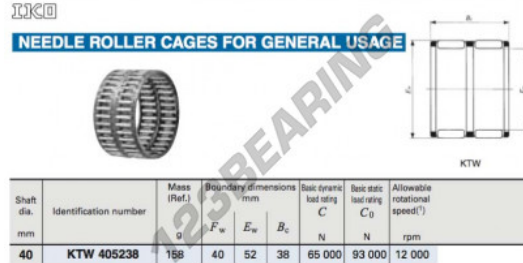

## Needle roller cage KTW405238C3-IKO - KTW405238C3-IKO

<https://www.123bearing.com/bearing-housing/needle-roller-bearing/cage/ktw405238c3-iko>

### PRODUCT FEATURES

Brand	IKO
N° Ean13	3663952365145
Inside diameter	40 mm
Outside diameter	52 mm
Thickness	38 mm
Packaging	1

[contact@123bearing.com](mailto:contact@123bearing.com)

(646) 712 9672

CRT4 de Lesquin 60 Rue Du Haut De Sainghin 59273 Fretin FRANCE