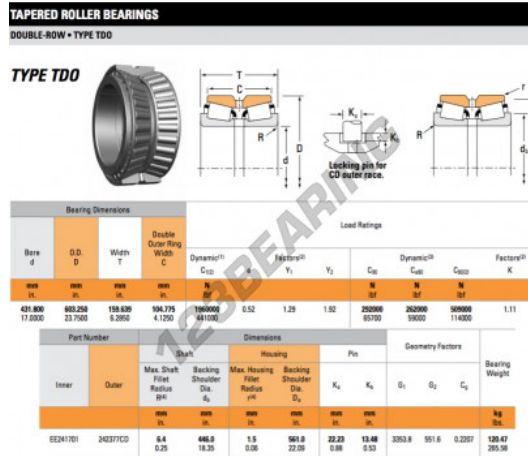

# Tapered roller bearing EE241701-242377CD-TIMKEN - EE241701-242377CD-TIMKEN

<https://www.123bearing.com/bearing-housing/roller-bearing/tapered/ee241701-242377cd-timken>

## PRODUCT FEATURES

Brand	TIMKEN
N° Ean13	3663952364339
Inside diameter	431.8 mm
Outside diameter	603.25 mm
Thickness	159.639 mm
Packaging	1

[contact@123bearing.com](mailto:contact@123bearing.com)

(646) 712 9672