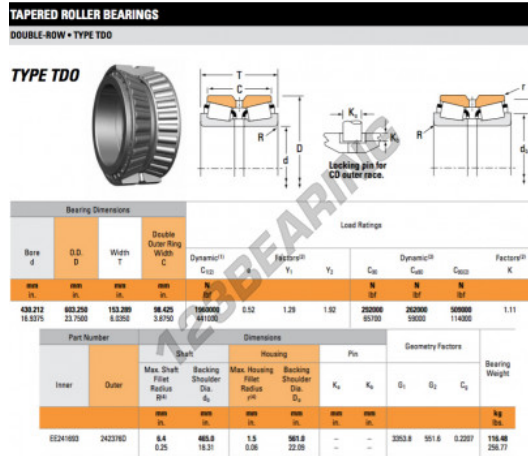

Tapered roller bearing EE241693-242376D-TIMKEN - EE241693-242376D-TIMKEN

<https://www.123bearing.com/bearing-housing/roller-bearing/tapered/ee241693-242376d-timken>

PRODUCT FEATURES

Brand	TIMKEN
N° Ean13	3663952364285
Inside diameter	430.212 mm
Inside diameter	16 15/16" inch
Outside diameter	603.25 mm
Outside diameter	23 3/4" inch
Thickness	153.289 mm
Thickness	6.035" inch
Packaging	1