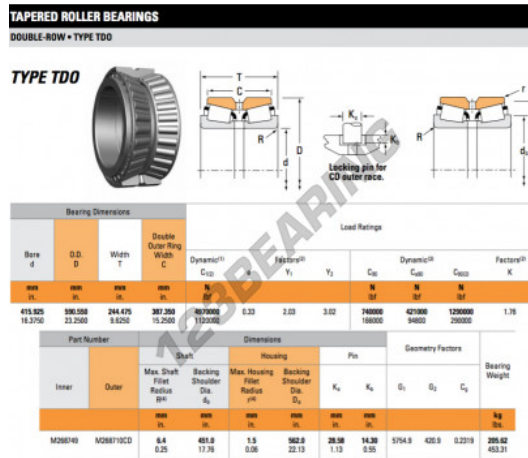

Tapered roller bearing M268749-M268710CD-TIMKEN - M268749-M268710CD-TIMKEN

<https://www.123bearing.com/bearing-housing/roller-bearing/tapered/m268749-m268710cd-timken>

PRODUCT FEATURES

Brand	TIMKEN
N° Ean13	3663952364261
Inside diameter	415.925 mm
Outside diameter	590.55 mm
Thickness	244.475 mm
Packaging	1