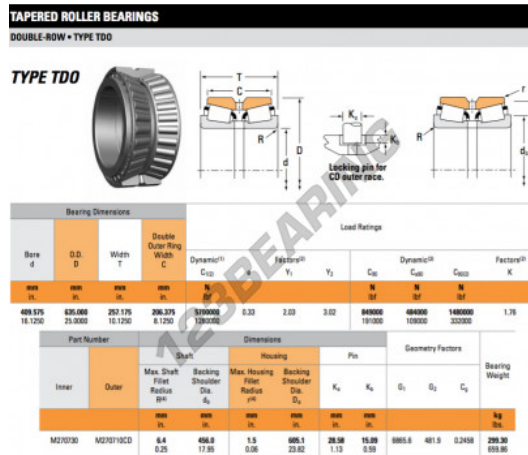

Tapered roller bearing M270730-M270710CD-TIMKEN - M270730-M270710CD-TIMKEN

<https://www.123bearing.com/bearing-housing/roller-bearing/tapered/m270730-m270710cd-timken>

PRODUCT FEATURES

Brand	TIMKEN
N° Ean13	3663952364230
Inside diameter	409.575 mm
Inside diameter	16 1/8" inch
Outside diameter	635 mm
Outside diameter	25" inch
Thickness	257.175 mm
Thickness	10 1/8" inch
Packaging	1