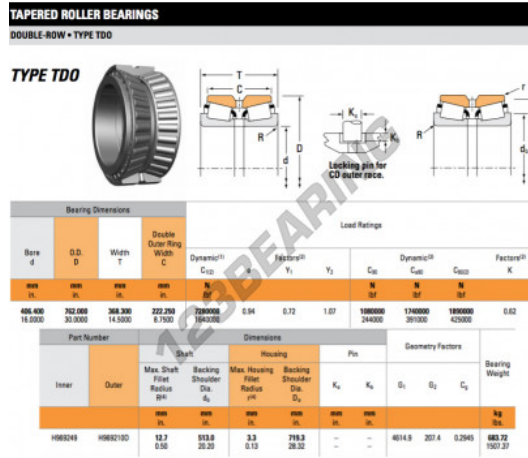

Tapered roller bearing H969249-H969210D-TIMKEN - H969249-H969210D-TIMKEN

<https://www.123bearing.com/bearing-housing/roller-bearing/tapered/h969249-h969210d-timken>

PRODUCT FEATURES

Brand	TIMKEN
N° Ean13	3663952364216
Inside diameter	406.4 mm
Inside diameter	16" inch
Outside diameter	762 mm
Outside diameter	30" inch
Thickness	368.3 mm
Thickness	14 1/2" inch
Packaging	1