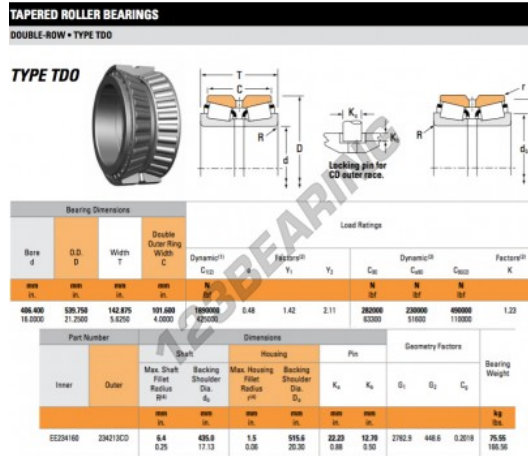

Tapered roller bearing EE234160-234213CD-TIMKEN - EE234160-234213CD-TIMKEN

<https://www.123bearing.com/bearing-housing/roller-bearing/tapered/ee234160-234213cd-timken>

PRODUCT FEATURES

Brand	TIMKEN
N° Ean13	3663952364131
Inside diameter	406.4 mm
Outside diameter	539.75 mm
Thickness	142.875 mm
Weight	75550 g
Packaging	1