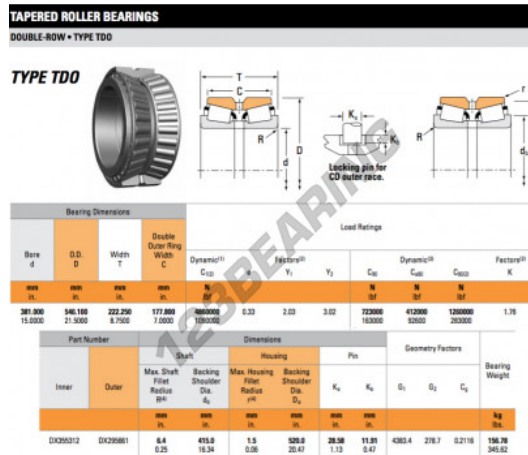

Tapered roller bearing DX355312-DX295661-TIMKEN - DX355312-DX295661-TIMKEN

<https://www.123bearing.com/bearing-housing/roller-bearing/tapered/dx355312-dx295661-timken>

PRODUCT FEATURES

Brand	TIMKEN
N° Ean13	3663952363974
Inside diameter	381 mm
Outside diameter	546.1 mm
Thickness	222.25 mm
Packaging	1