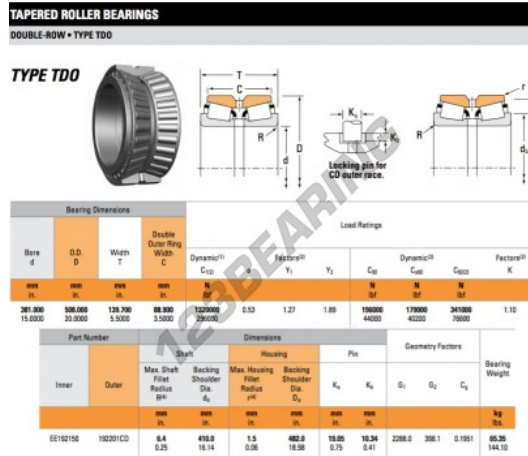

Tapered roller bearing EE192150-192201CD-TIMKEN - EE192150-192201CD-TIMKEN

<https://www.123bearing.com/bearing-housing/roller-bearing/tapered/ee192150-192201cd-timken>

PRODUCT FEATURES

Brand	TIMKEN
N° Ean13	3663952363967
Inside diameter	381 mm
Outside diameter	508 mm
Thickness	139.7 mm
Packaging	1